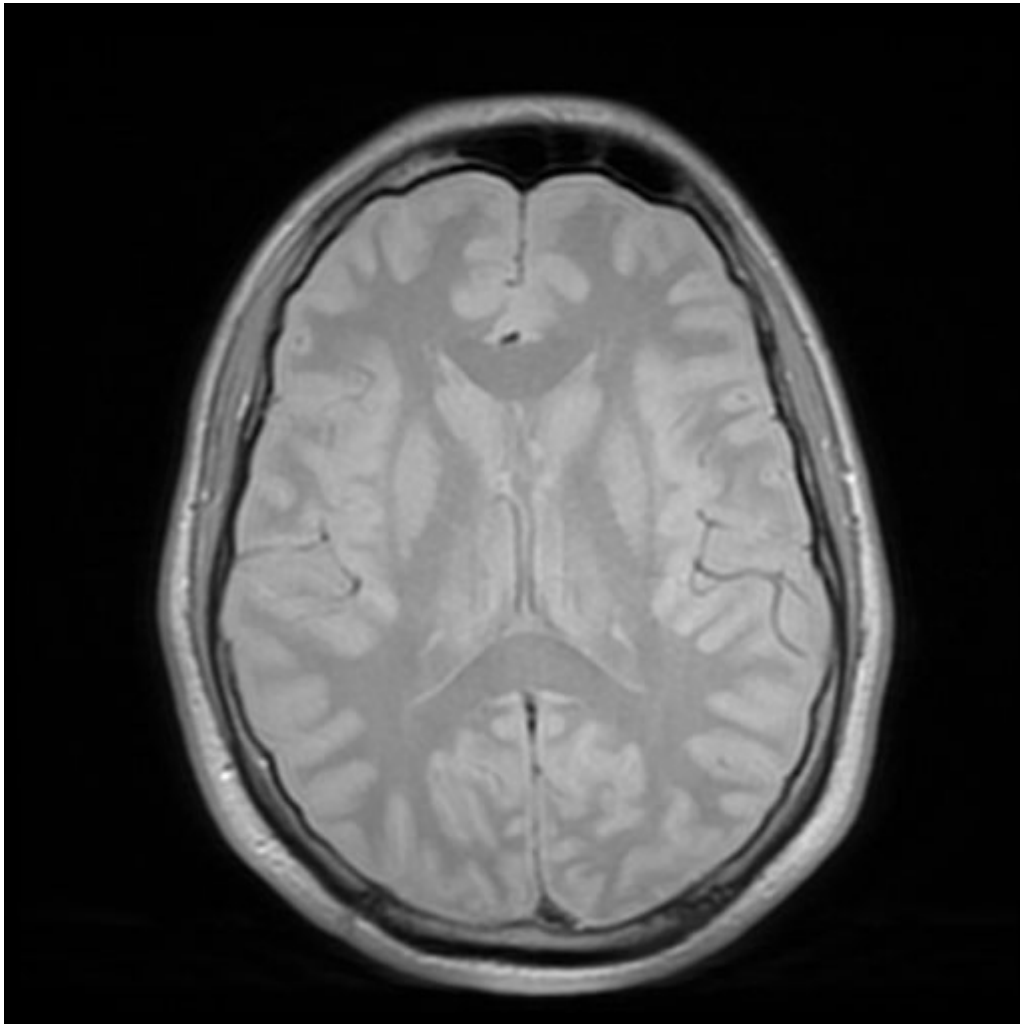

# Time to Echo (TE)

## What is TE

From:

<https://wiki.virtual-scan.com/> - **Veterinary MRI Wiki**

Permanent link:

[https://wiki.virtual-scan.com/doku.php?id=library:time\\_to\\_echo](https://wiki.virtual-scan.com/doku.php?id=library:time_to_echo)