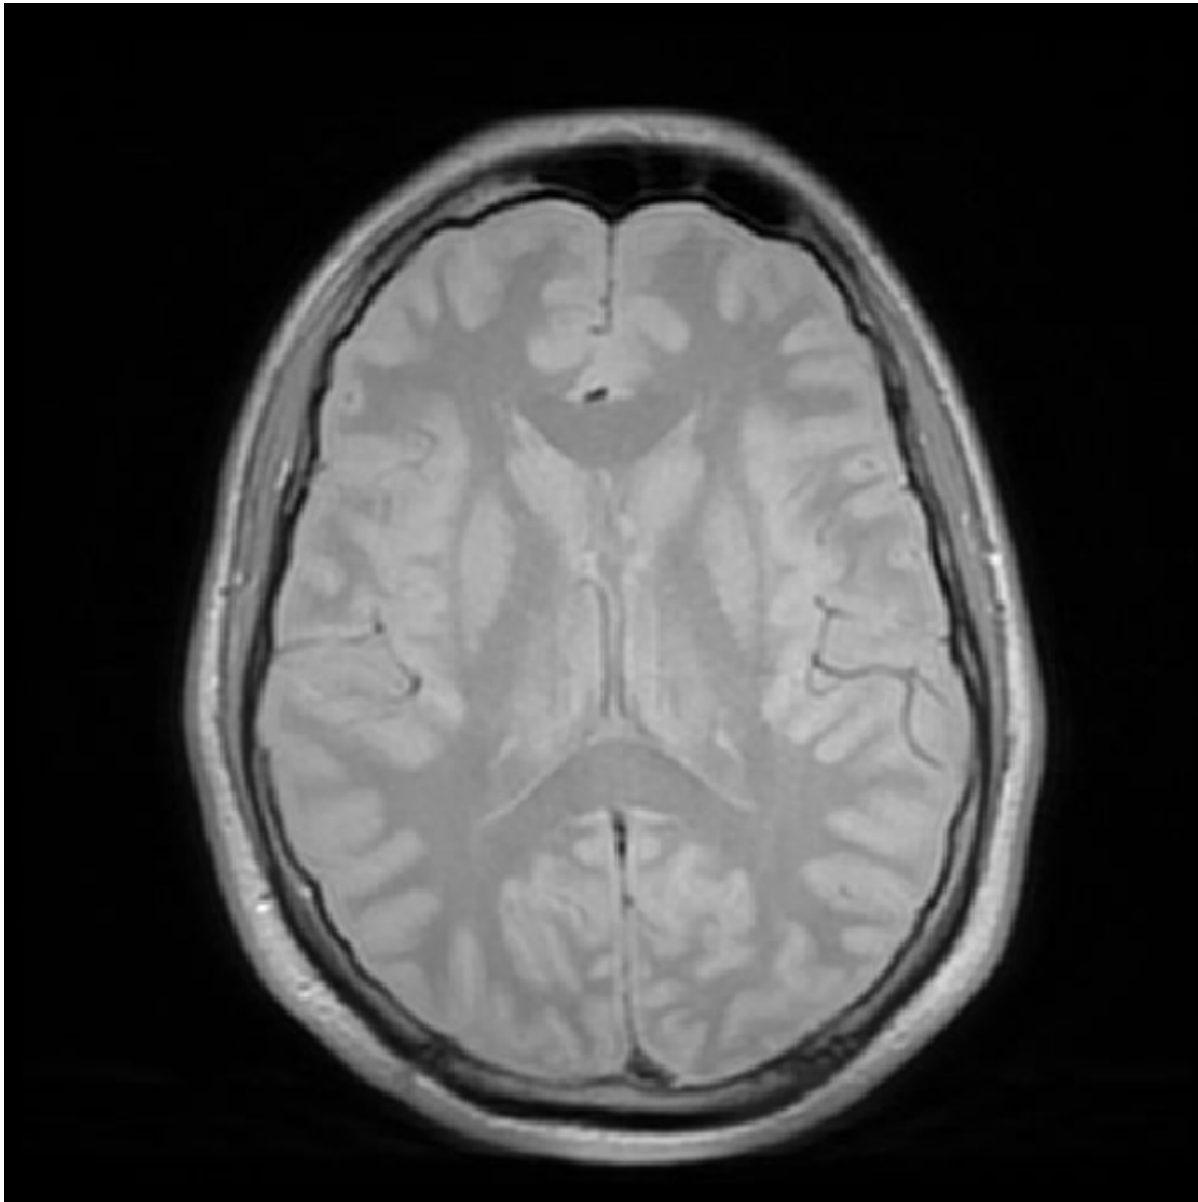

# Time to Echo (TE)

## What is TE

From:

<https://wiki.virtual-scan.com/> - **Veterinary MRI Wiki**

Permanent link:

[https://wiki.virtual-scan.com/doku.php?id=library:time\\_to\\_echo&rev=1742862924](https://wiki.virtual-scan.com/doku.php?id=library:time_to_echo&rev=1742862924)