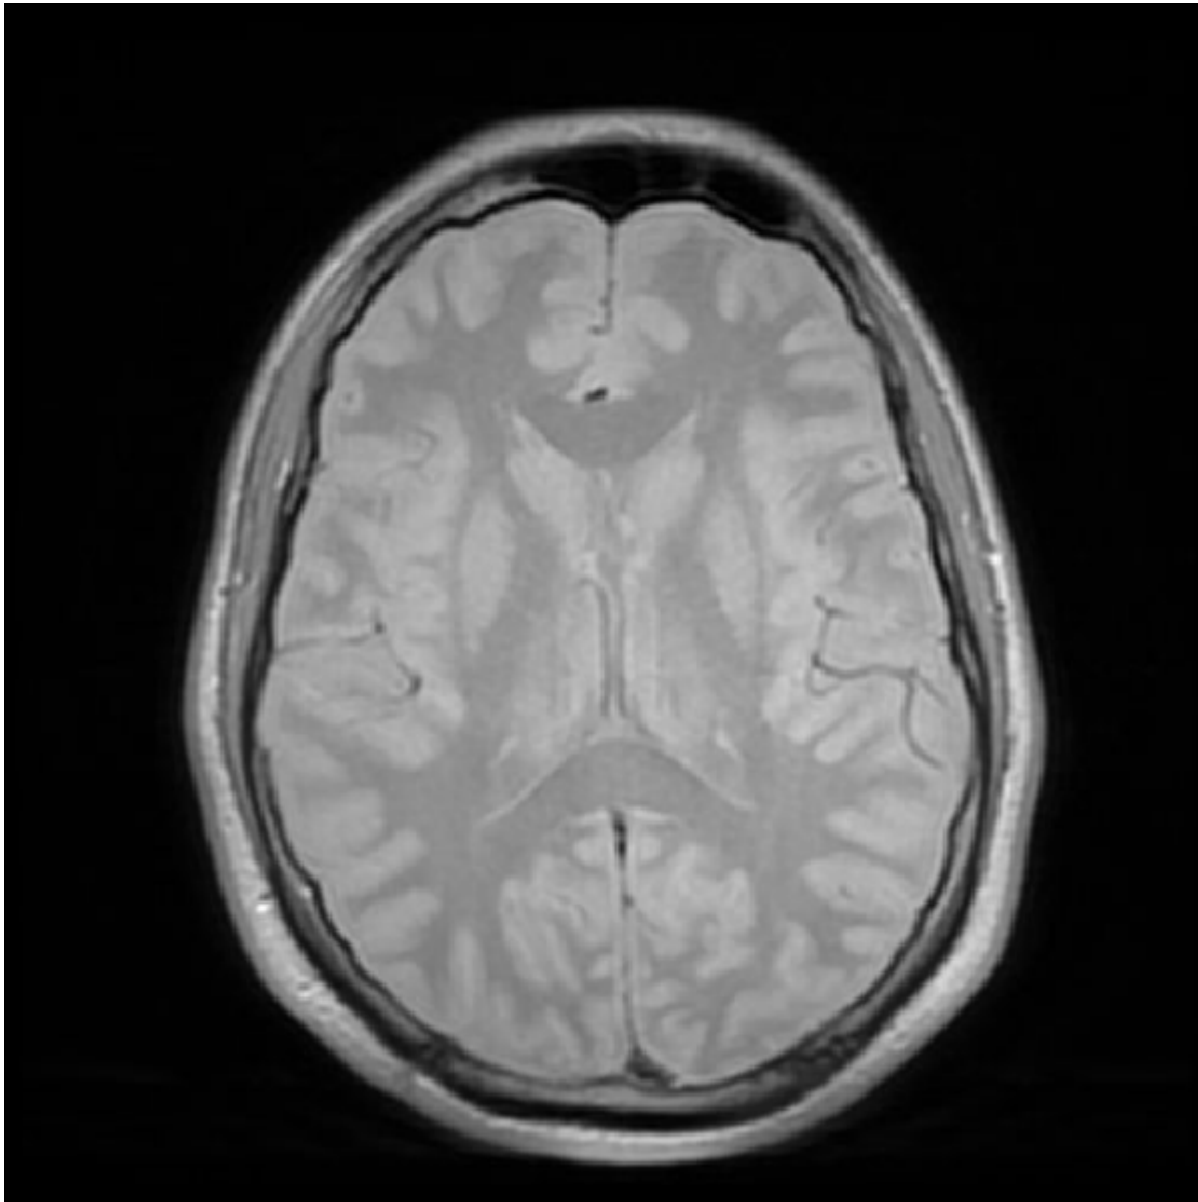

Time to Echo (TE)

What is TE

From:
<https://wiki.virtual-scan.com/> - Knowledge Portal

Permanent link:
https://wiki.virtual-scan.com/doku.php?id=library:time_to_echo&rev=1742862924

Last update: 2025/03/25 00:35