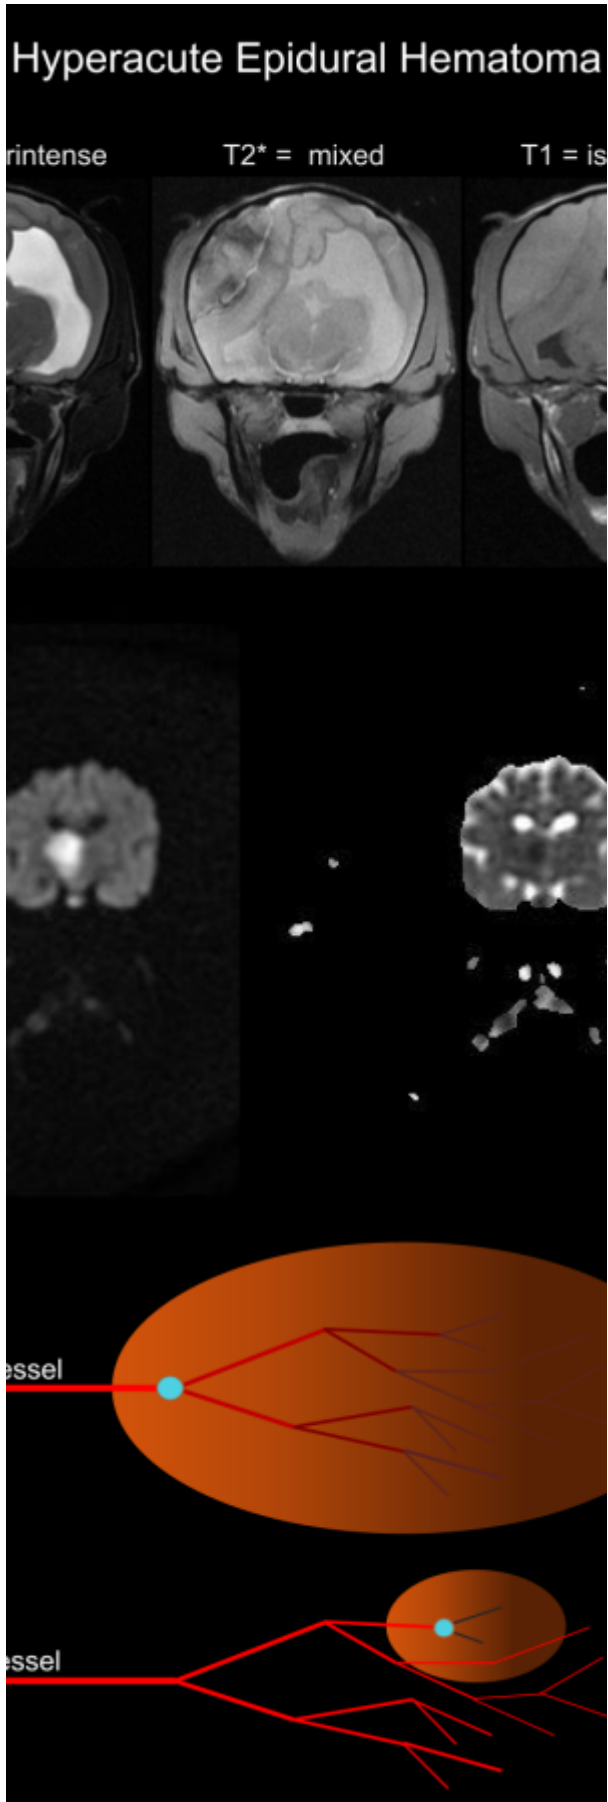

And playing:

.lg-outer.lg-pull-caption-up.lg-thumb-open .lg-sub-html {bottom:80px;}

Click and Scroll Up and Down

Experimenting

4 images

© 2025 by Scott

Docs: <https://www.dokuwiki.org/plugin:photogallery>

option fullsize works nicely if all images are the same size.

(Hours)	Subacute (Days)	Chronic
T1: hyper	T1: hyper	T1: h
hyper	T2: hypo	T2: h
ed	T2*: hypo	T2*: h

agic
of Tumor

might want to set the fade between pics to zero?

Another test

From:
<https://wiki.virtual-scan.com/> - Knowledge Portal