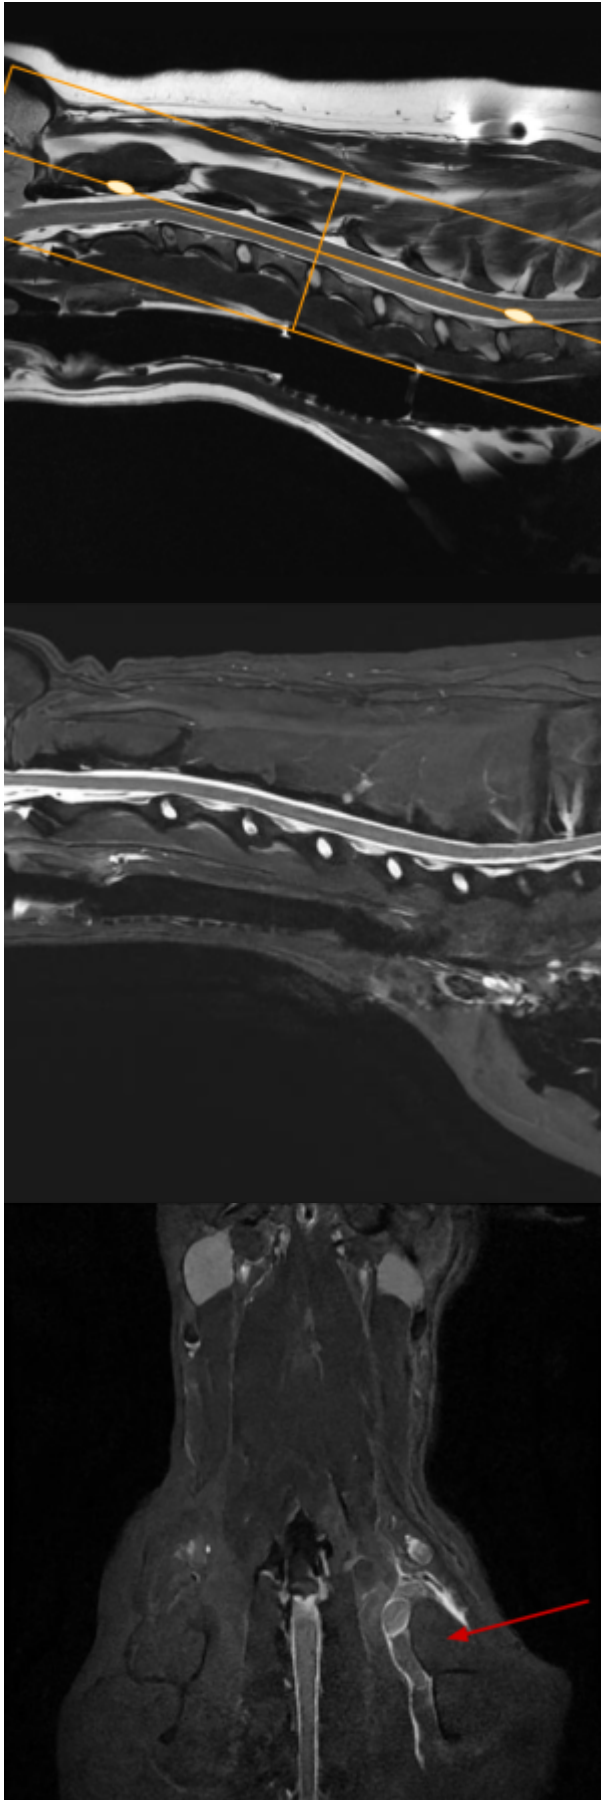

And playing:

.lg-outer.lg-pull-caption-up.lg-thumb-open .lg-sub-html {bottom:80px;}

Click and Scroll Up and Down

Experimenting

4 images

© 2025 by Scott

Docs: <https://www.dokuwiki.org/plugin:photogallery>

option fullsize works nicely if all images are the same size.

(Hours)	Subacute (Days)	Chronic
T1: hyper	T1: hyper	T1: h
hyper	T2: hypo	T2: h
ed	T2*: hypo	T2*: h

agic
of Tumor

might want to set the fade between pics to zero?

Another test

From:
<https://wiki.virtual-scan.com/> - Knowledge Portal