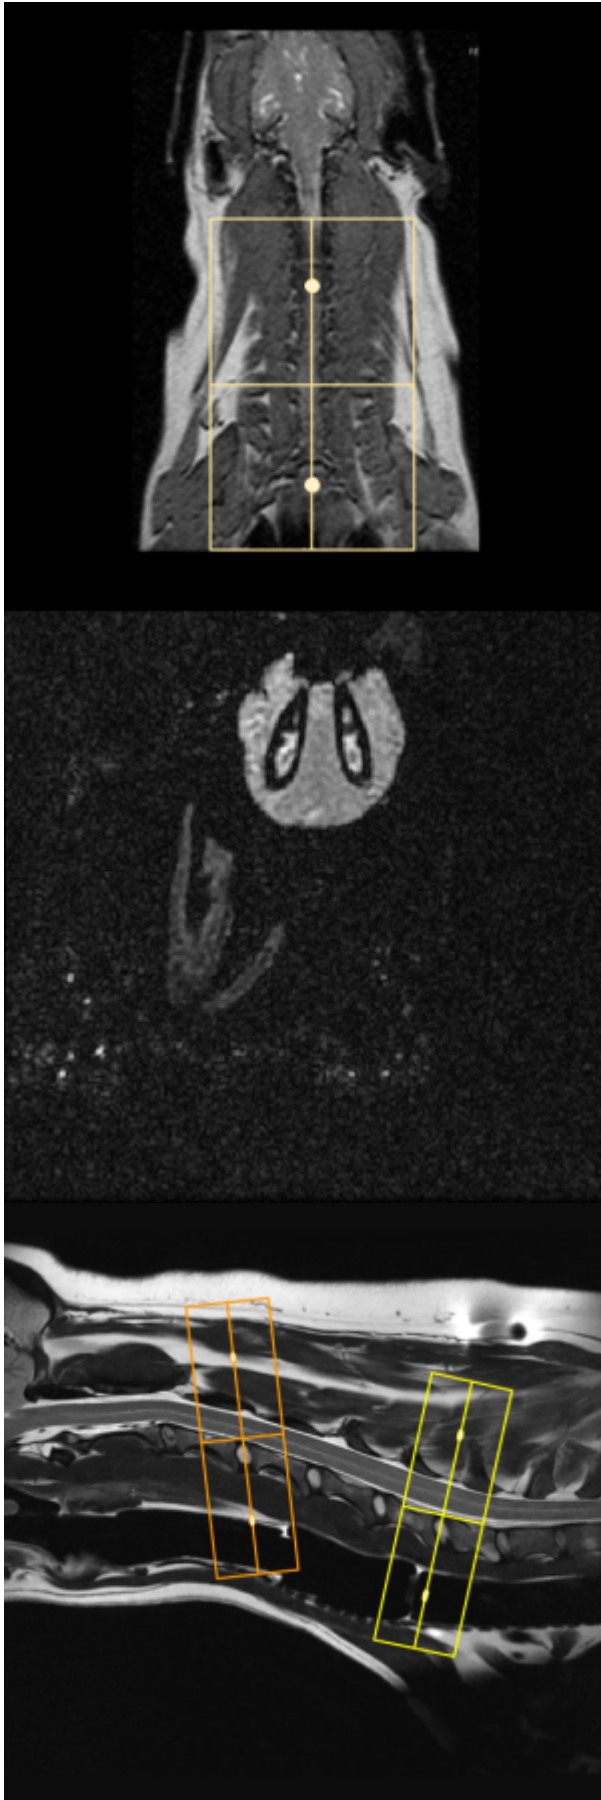

And playing:

.lg-outer.lg-pull-caption-up.lg-thumb-open .lg-sub-html {bottom:80px;}

Click and Scroll Up and Down

Experimenting

4 images

© 2025 by Scott

Docs: <https://www.dokuwiki.org/plugin:photogallery>

option fullsize works nicely if all images are the same size.

(Hours)	Subacute (Days)	Chronic
T1: hyper	T1: hyper	T1: h
hyper	T2: hypo	T2: h
ed	T2*: hypo	T2*: h

agic
of Tumor

might want to set the fade between pics to zero?

Another test

From:
<https://wiki.virtual-scan.com/> - Knowledge Portal