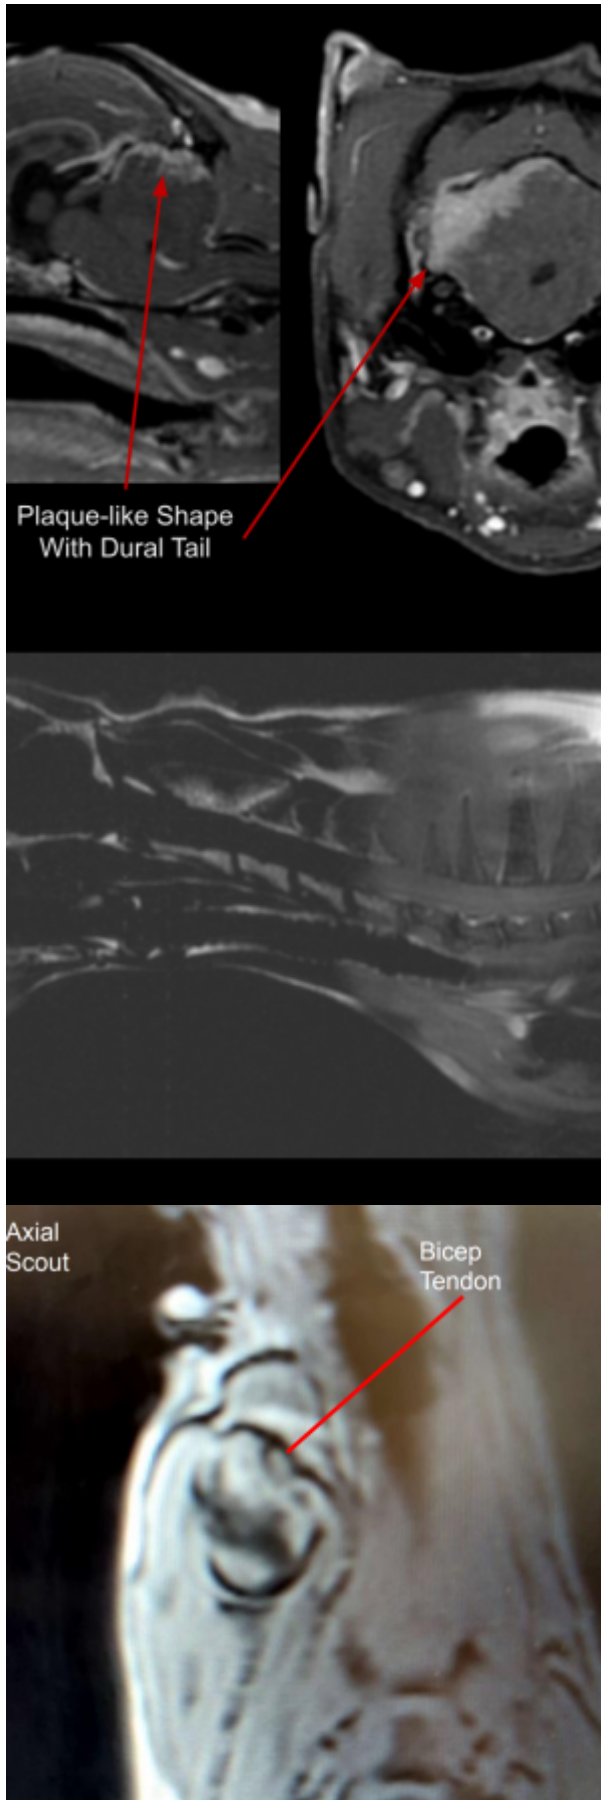

And playing:

.lg-outer.lg-pull-caption-up.lg-thumb-open .lg-sub-html {bottom:80px;}

Click and Scroll Up and Down

Experimenting

4 images

© 2025 by Scott

Docs: <https://www.dokuwiki.org/plugin:photogallery>

option fullsize works nicely if all images are the same size.

(Hours)	Subacute (Days)	Chronic
T1: hyper	T1: hyper	T1: h
hyper	T2: hypo	T2: h
ed	T2*: hypo	T2*: h

agic
of Tumor

might want to set the fade between pics to zero?

Another test

From:
<https://wiki.virtual-scan.com/> - Knowledge Portal