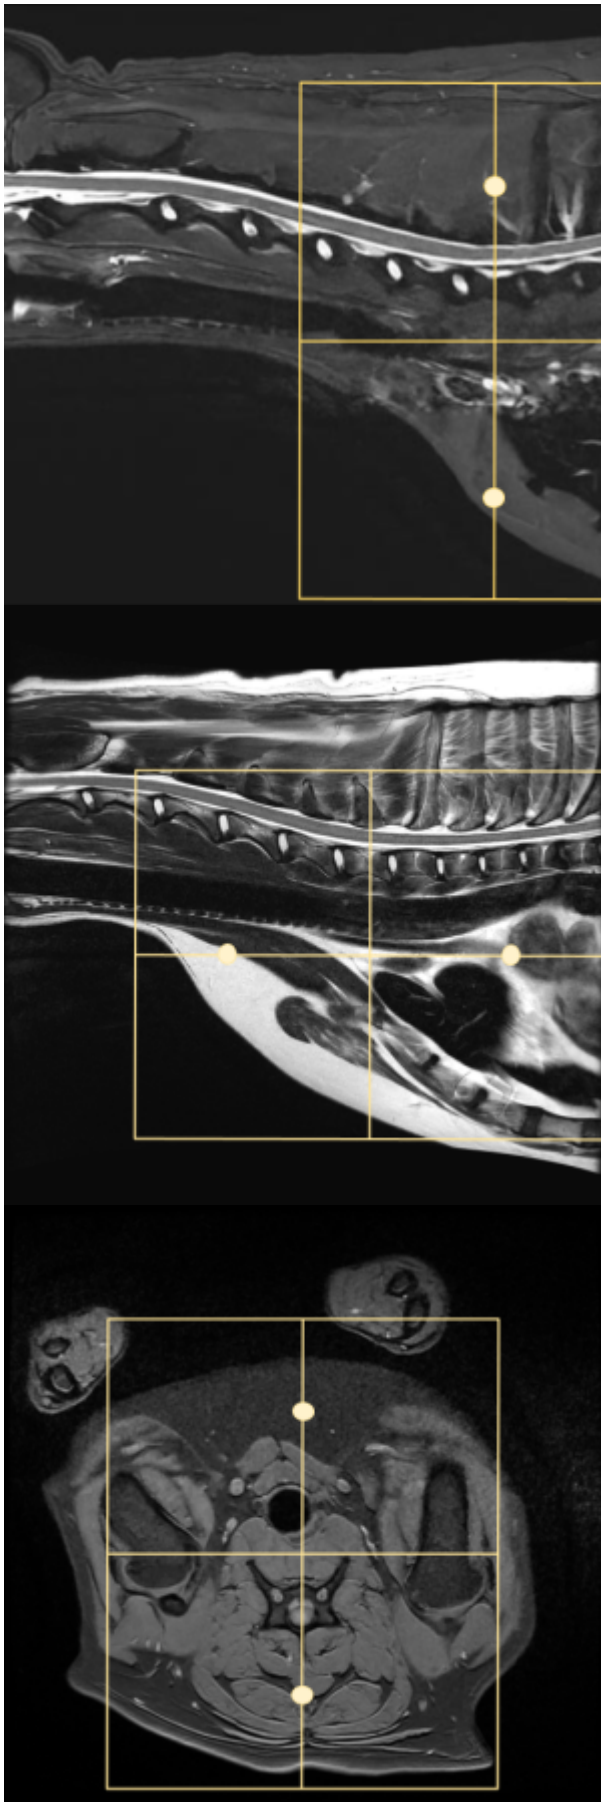

And playing:

.lg-outer.lg-pull-caption-up.lg-thumb-open .lg-sub-html {bottom:80px;}

Click and Scroll Up and Down

Experimenting

4 images

© 2025 by Scott

Docs: <https://www.dokuwiki.org/plugin:photogallery>

option fullsize works nicely if all images are the same size.

(Hours)	Subacute (Days)	Chronic
T1: hyper	T1: hyper	T1: h
hyper	T2: hypo	T2: h
ed	T2*: hypo	T2*: h

agic
of Tumor

might want to set the fade between pics to zero?

Another test

From:
<https://wiki.virtual-scan.com/> - Knowledge Portal