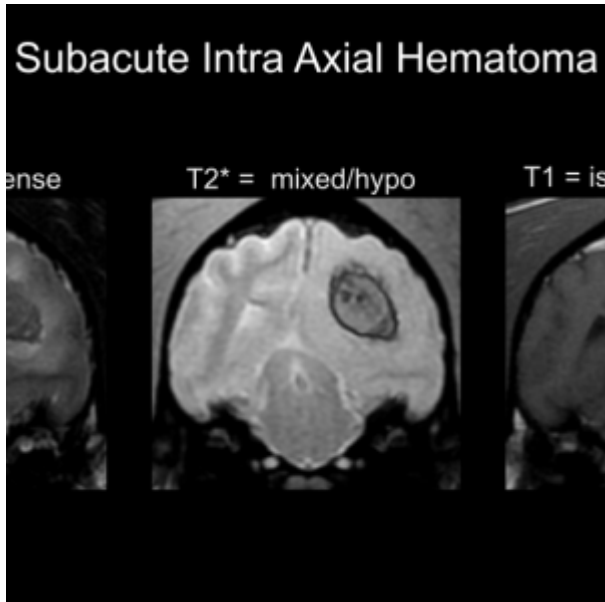

(Hours)	Subacute (Days)	Chronic
T1: hyper	T1: hyper	T1: h
hyper	T2: hypo	T2: h
ed	T2*: hypo	T2*: h

agic
of Tumor

might want to set the fade between pics to zero?

Another test

From:
<https://wiki.virtual-scan.com/> - Knowledge Portal