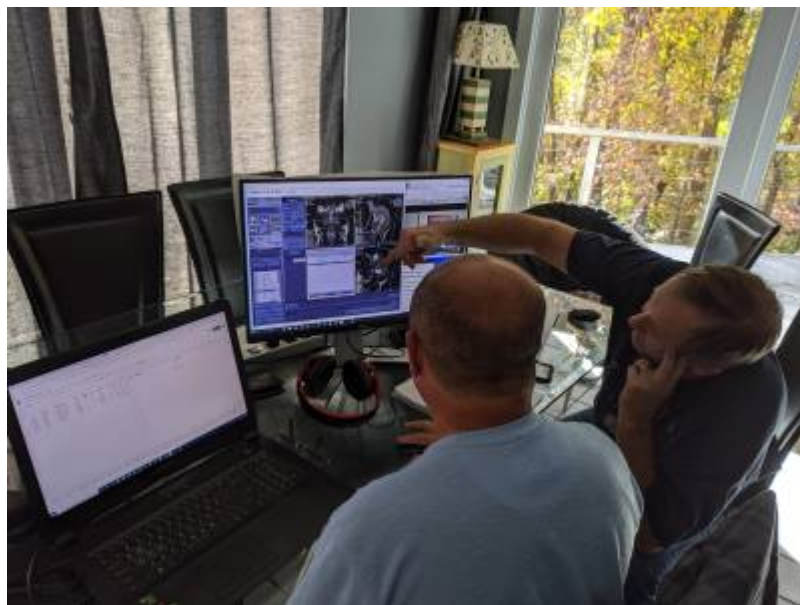

MRI Wiki

Public Facing Public Wiki for Veterinary MRI

Under Construction

Main Gallery

Playing with a photo gallery function

The Blog:

[Virtual Scan at ACVIM June 19-21, 2025](#)

The crew is excited and will be at **Booth 247** near the Knowledge Center and tables at the ACVIM Forum at the Kentucky International Convention Center, Louisville, Kentucky. We expect to be doing

actual remote scanning on-site as a demonstration of our technology and people. You will experience what it's like to work with Virtual-Scan remote technologists as they coordinate with on-site staff using G.E., Philips, Siemens and Toshiba MRI scanners.

Got questions about Veterinary Imaging? We would like to help in any way possible.

Picture is the back of Greg (left) and Gareth's (right) heads as they discuss a scan and how to make it even better, from remote:

2025/01/16 23:58 · meun

Greg Doing an Install/Upgrade

Greg, at a customer site doing system upgrades and ttraining. Wish I'd taken more pics. We will be.

2025/01/16 02:24 · meun

Welcome and Intro

I'm Mike, the captive geek at Virtual Scan. I make things work and am testing the wiki. Greg Parker, the leader of the pack at Virtual Scan has a vision of a public wiki, dedicated to sharing everything they can about veterinary MRI. Over time, this will become a major educational resource for everyone involved in making Veterinary MRI better.