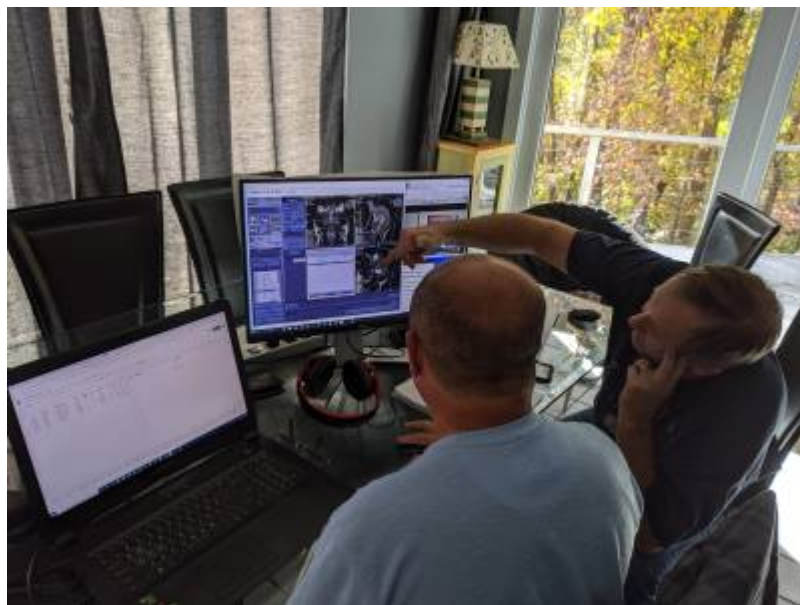

actual remote scanning on-site as a demonstration of our technology and people. You will experience what it's like to work with Virtual-Scan remote technologists as they coordinate with on-site staff using G.E., Philips, Siemens and Toshiba MRI scanners.

Got questions about Veterinary Imaging? We would like to help in any way possible.

Picture is the back of Greg (left) and Gareth's (right) heads as they discuss a scan and how to make it even better, from remote:

Interested in the American College of Veterinary Internal Medicine Forum? See below:

[ACVIM.org](https://www.acvim.org)

[2025 ACVIM Forum Info](#)

2025/01/22 11:50 · meumon

[First Library / PDF Page](#)