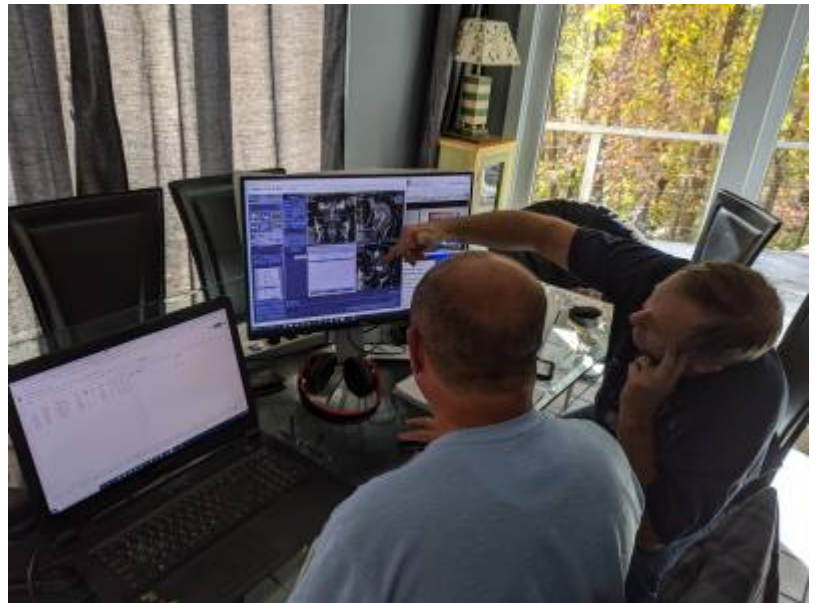

{{::virtscan-scan-logo.jpg?400|}}

Public Facing Public Wiki for Veterinary MRI

Under Construction

The main site is <https://Virtual-Scan.com>

Main Gallery

Playing with a photo gallery function

The Blog:

[Virtual Scan at ACVIM June 19-21, 2025](#)

The crew is excited and will be at **Booth 247** near the Knowledge Center and tables at the ACVIM Forum at the Kentucky International Convention Center, Louisville, Kentucky. We expect to be doing actual remote scanning on-site as a demonstration of our technology and people. You will experience what it's like to work with Virtual-Scan remote technologists as they coordinate with on-site staff using G.E., Philips, Siemens and Toshiba MRI scanners.

Got questions about Veterinary Imaging? We would like to help in any way possible.

Picture is the back of Greg (left) and Gareth's (right) heads as they discuss a scan and how to make it even better, from remote:

2025/01/16 23:58 · meun

Greg Doing an Install/Upgrade

Greg, at a customer site doing system upgrades and ttraining. Wish I'd taken more pics. We will be.

2025/01/16 02:24 · meun

Welcome and Intro

I'm Mike, the captive geek at Virtual Scan. I make things work and am testing the wiki. Greg Parker, the leader of the pack at Virtual Scan has a vision of a public wiki, dedicated to sharing everything they can about veterinary MRI. Over time, this will become a major educational resource for everyone involved in making Veterinary MRI better.