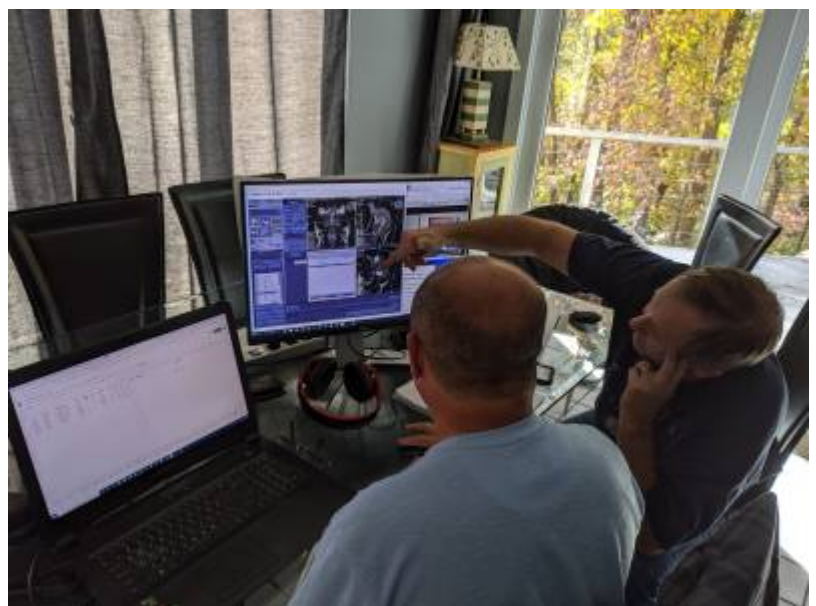

## Main Gallery

Playing with a photo gallery function

### Virtual Scan at ACVIM June 19-21, 2025

The crew is excited and will be at **Booth 247** near the Knowledge Center and tables at the ACVIM Forum at the Kentucky International Convention Center, Louisville, Kentucky. We expect to be doing actual remote scanning on-site as a demonstration of our technology and people. You will experience what it's like to work with Virtual-Scan remote technologists as they coordinate with on-site staff using G.E., Philips, Siemens and Toshiba MRI scanners.

Got questions about Veterinary Imaging? We would like to help in any way possible.

Picture is the back of Greg (left) and Gareth's (right) heads as they discuss a scan and how to make it even better, from remote:

## Welcome and Intro

I'm Mike, the captive geek at Virtual Scan. I make things work and am testing the wiki. Greg Parker, the leader of the pack at Virtual Scan has a vision of a public wiki, dedicated to sharing everything they can about veterinary MRI. Over time, this will become a major educational resource for everyone involved in making Veterinary MRI better.