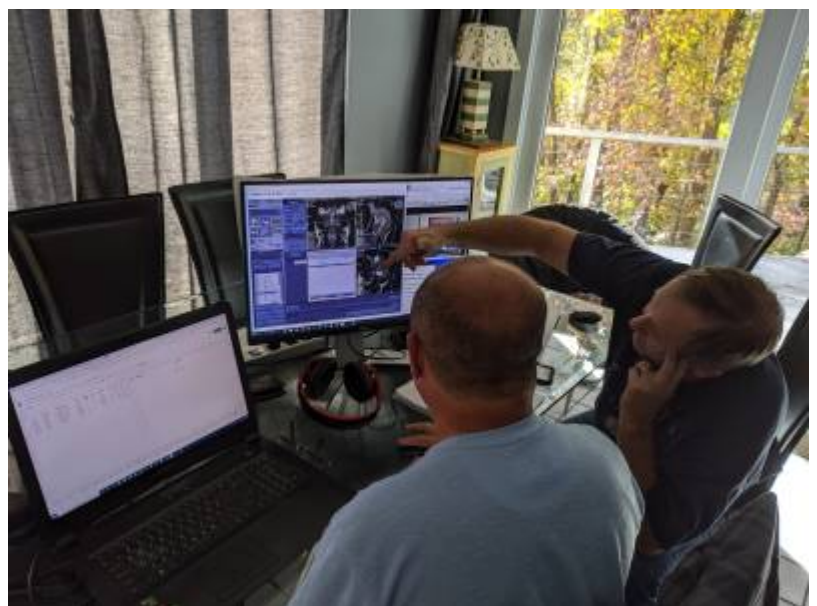

Public Facing Public Wiki for Veterinary

MRI

Under Construction

The main site is <https://Virtual-Scan.com>

Main Gallery

Playing with a photo gallery function

The Blog:

Virtual Scan at ACVIM June 19-21, 2025

The crew is excited and will be at **Booth 247** near the Knowledge Center and tables at the ACVIM Forum at the Kentucky International Convention Center, Louisville, Kentucky. We expect to be doing actual remote scanning on-site as a demonstration of our technology and people. You will experience what it's like to work with Virtual-Scan remote technologists as they coordinate with on-site staff using G.E., Philips, Siemens and Toshiba MRI scanners.

Got questions about Veterinary Imaging? We would like to help in any way possible.

Picture is the back of Greg (left) and Gareth's (right) heads as they discuss a scan and how to make it even better, from remote:

2025/01/16 23:58 · meuon

[Greg Doing an Install/Upgrade](#)

Greg, at a customer site doing system upgrades and ttraining. Wish I'd taken more pics. We will be.

2025/01/16 02:24 · meuon

Welcome and Intro

I'm Mike, the captive geek at Virtual Scan. I make things work and am testing the wiki. Greg Parker, the leader of the pack at Virtual Scan has a vision of a public wiki, dedicated to sharing everything they can about veterinary MRI. Over time, this will become a major educational resource for everyone involved in making Veterinary MRI better.