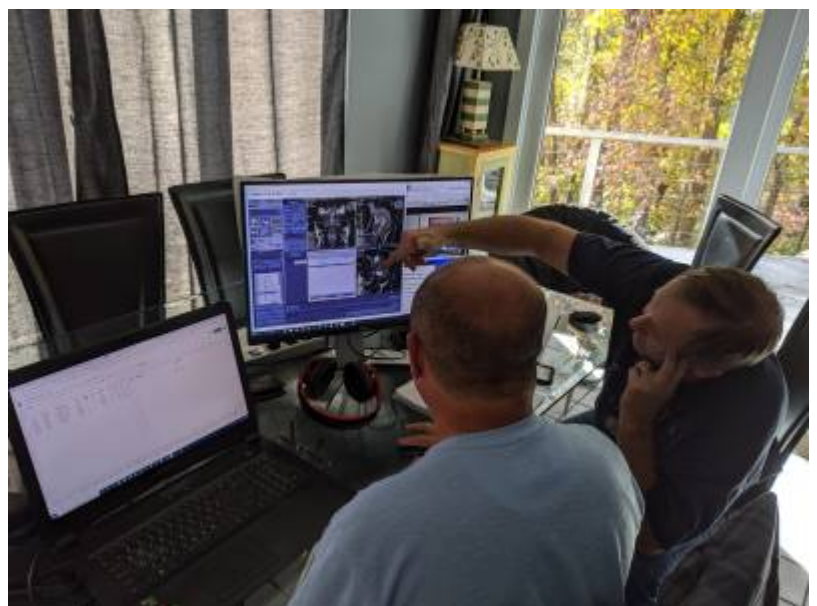

Welcome

the goal is a wiki to share all we can about veterinary MRI.

The main site is <https://Virtual-Scan.com>

Main Gallery

Playing with a photo gallery function

The Blog:

Virtual Scan at ACVIM June 19-21, 2025

The crew is excited and will be at **Booth 247** near the Knowledge Center and tables at the ACVIM Forum at the Kentucky International Convention Center, Louisville, Kentucky. We expect to be doing actual remote scanning on-site as a demonstration of our technology and people. You will experience what it's like to work with Virtual-Scan remote technologists as they coordinate with on-site staff using G.E., Philips, Siemens and Toshiba MRI scanners.

Got questions about Veterinary Imaging? We would like to help in any way possible.

Picture is the back of Greg (left) and Gareth's (right) heads as they discuss a scan and how to make it even better, from remote:

2025/01/16 23:58 · meun

[Greg Doing an Install/Upgrade](#)

Greg, at a customer site doing system upgrades and ttraining. Wish I'd taken more pics. We will be.

2025/01/16 02:24 · meuon

Welcome and Intro

I'm Mike, the captive geek at Virtual Scan. I make things work and am testing the wiki. Greg Parker, the leader of the pack at Virtual Scan has a vision of a public wiki, dedicated to sharing everything they can about veterinary MRI. Over time, this will become a major educational resource for everyone involved in making Veterinary MRI better.